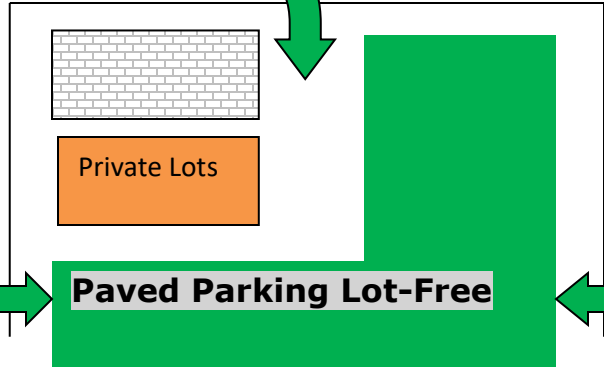

Gravel Lot-Private

North Street

**N
o
r
t
h

M
a
r
k
e
t**

**N
o
r
t
h

T
h
i
r
d**

Free parking is available on side streets around and behind the Courthouse, and on the large paved parking lot across Main Street. East Main Street has parking spaces with a three hour time limit.

No Parking

East Main Street

**← To St. Rt.
32, 132, & 222**

CLERMONT COUNTY COURTHOUSE-PARKING DIAGRAM